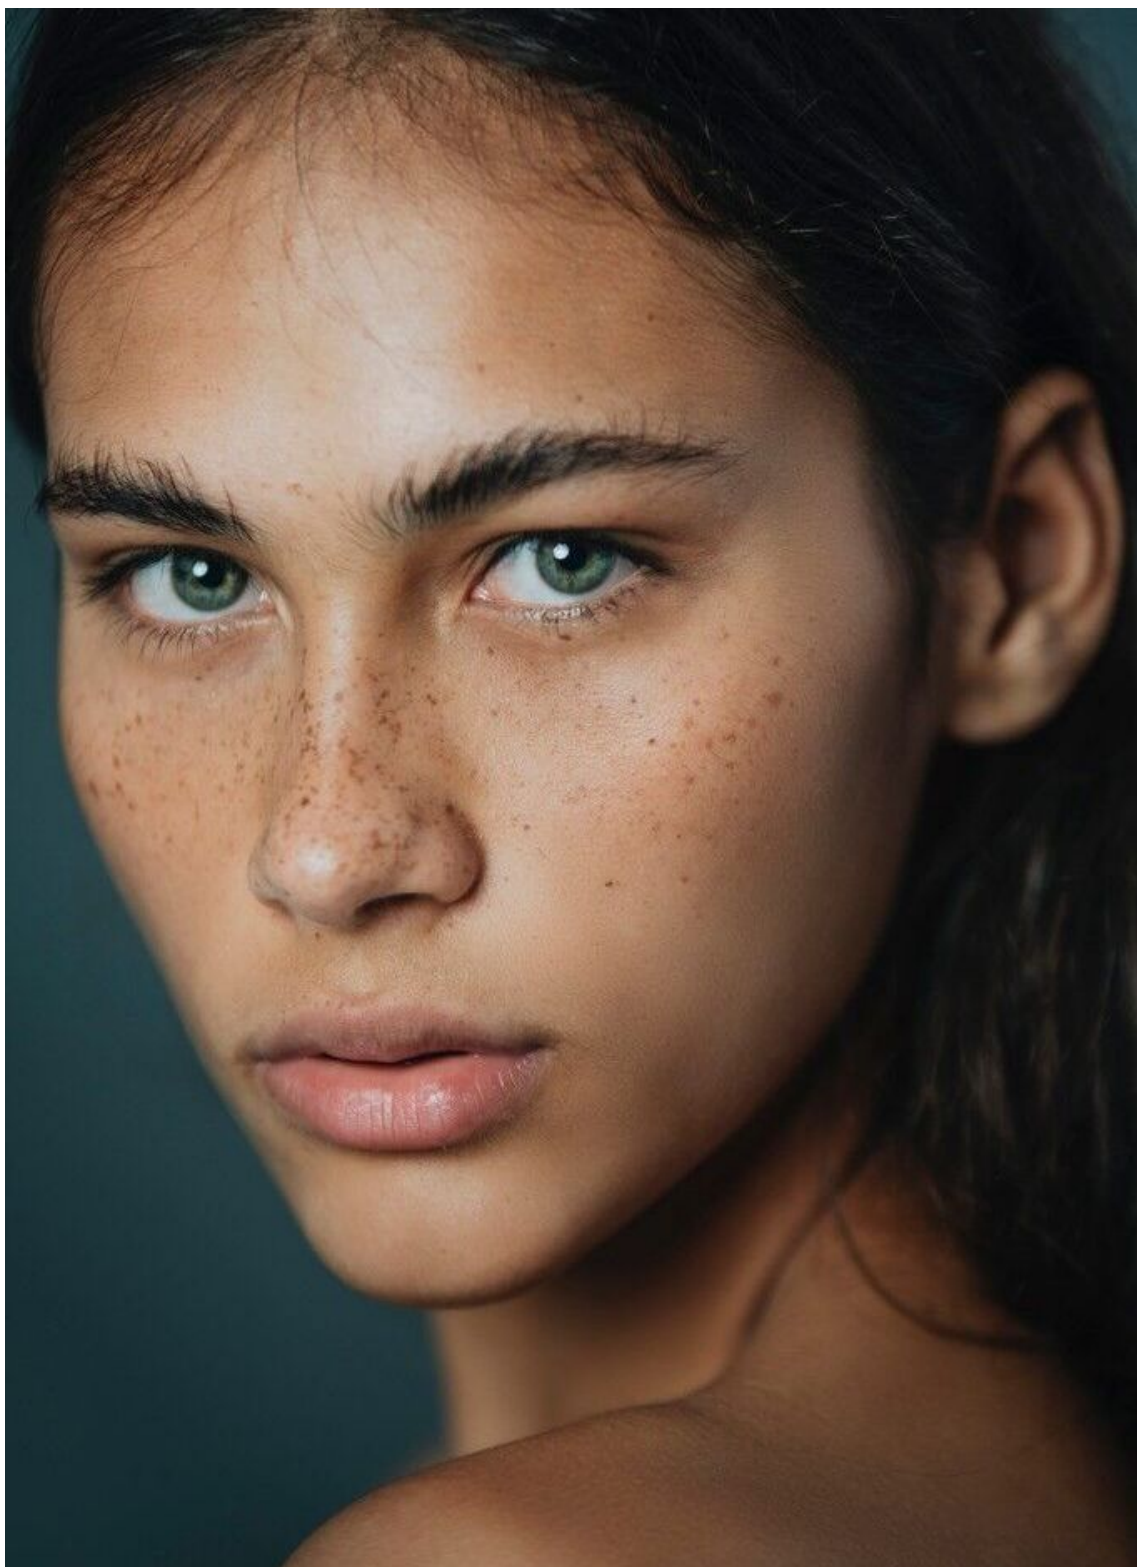

ELIZ XAVIER

height 5'9.5 · bust 32.5" · waist 23.5" · hips 35.5" · dress 36 EU/6 US/8 UK
shoes size 40 EU/9 US/6.5 UK · hair brown · eyes green

MGM
MODELS

MGM
MODELS

ELIZ XAVIER

height 5'9.5 · bust 32.5" · waist 23.5" · hips 35.5" · dress 36 EU/6 US/8 UK
shoes size 40 EU/9 US/6.5 UK · hair brown · eyes green